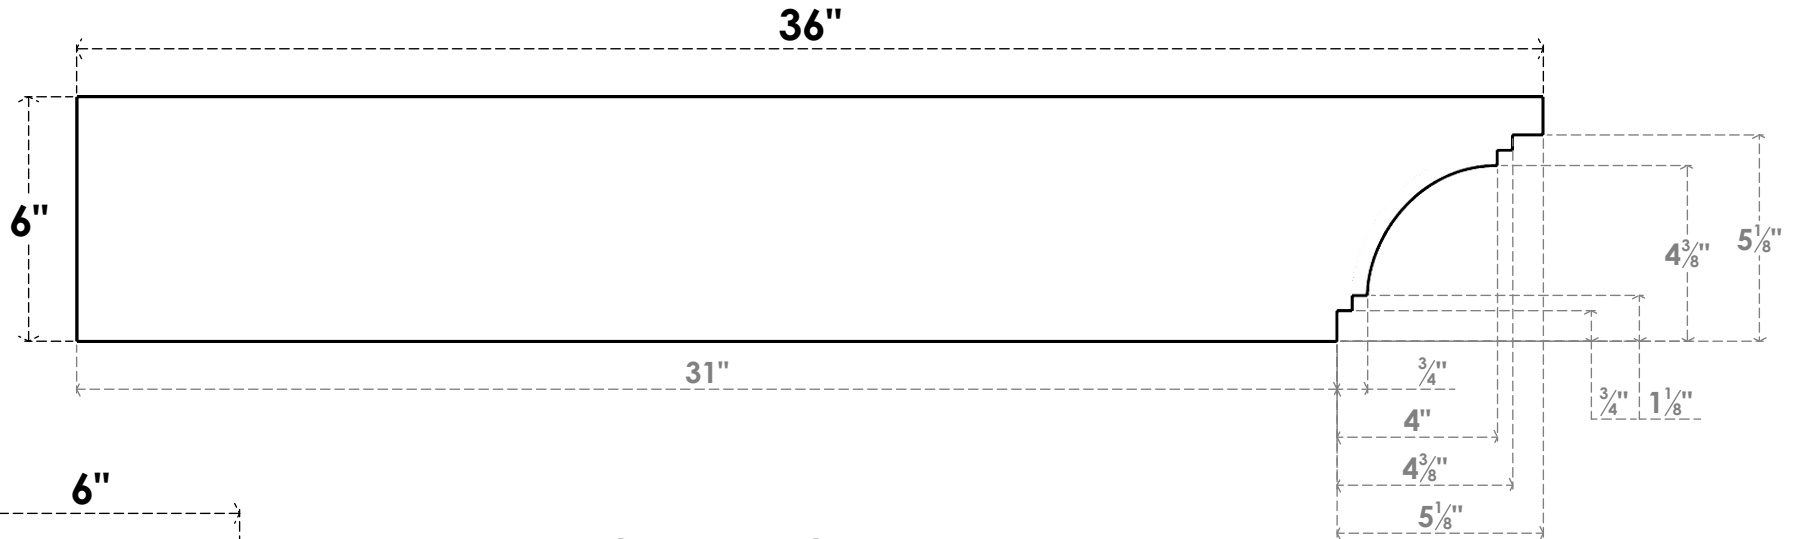

ITEM NUMBER: RFTURO060X06000X36000X006PEC00RCPR

6"W X 6"H X 36"L TIMBERTHANE ROUGH CEDAR PESCADERO FAUX WOOD OPEN RAFTER TAIL, 6"L END, PRIMED TAN

SIDE PROFILE

FRONT PROFILE

ISOMETRIC

GENERATED DATE : 03/02/2023