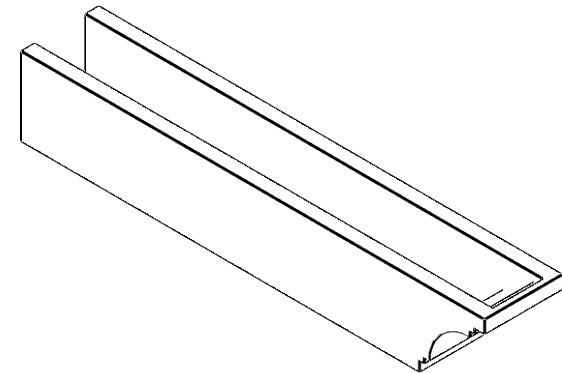

ITEM NUMBER: RFTURO060X06000X36000X006PEC00RCPR

6"W X 6"H X 36"L TIMBERTHANE ROUGH CEDAR PESCADERO FAUX WOOD OPEN RAFTER TAIL, 6"L END, PRIMED TAN

SIDE PROFILE

FRONT PROFILE

ISOMETRIC

GENERATED DATE : 03/02/2023

EKENA MILLWORK
2300 WEST MAIN ST.
CLARKSVILLE, TX 75426
TOLL FREE: 866-607-0453
WWW.EKENAMILLWORK.COM

NOTES

1. INSTALLATION TO BE COMPLETED IN ACCORDANCE WITH MANUFACTURER'S SPECIFICATIONS.
2. DRAWING MAY NOT BE TO SCALE
3. THIS DRAWING IS INTENDED FOR DESIGN AND PLANNING PURPOSES ONLY.
4. ALL INFORMATION CONTAINED HEREIN WAS CURRENT AT THE TIME OF DEVELOPMENT BUT MUST BE REVIEWED AND APPROVED BY THE PRODUCT MANUFACTURER TO BE CONSIDERED ACCURATE.
5. TIMBERTHANE ARCHITECTURAL PRODUCTS ARE MADE FROM HIGH DENSITY URETHANE AND COME FACTORY PRIMED