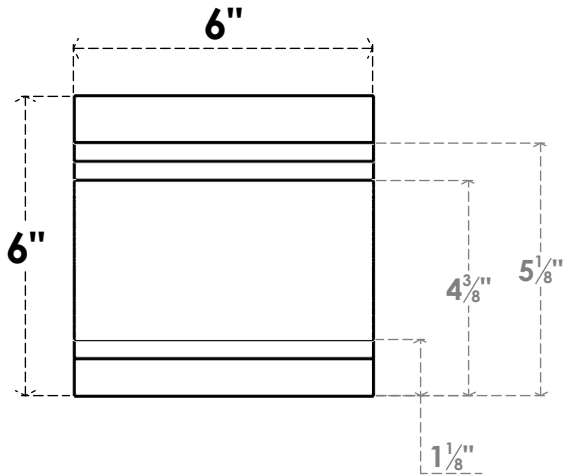

ITEM NUMBER: RFTURO060X06000X36000X006PEC00RCPR

6"W X 6"H X 36"L TIMBERTHANE ROUGH CEDAR PESCADERO FAUX WOOD OPEN RAFTER TAIL, 6"L END, PRIMED TAN

SIDE PROFILE

FRONT PROFILE

ISOMETRIC

GENERATED DATE : 03/02/2023